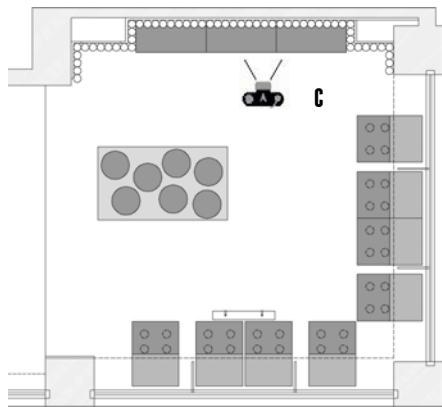

A

ELEVATION A

ITEM: SHOP IN SHOP
CATEGORY: FITTINGS & INTERIORS: RETAIL
LOCATION: LONDON, CARNABY ST, ENGLAND
CLIENT: MANAS SPA
MATERIALS: CORRUGATED & TUBE CARDBOARD, WOOD
DESIGNER: PIETRO CARLO PELLEGRINI, ITALY

ELEVATION B

ITEM: SHOP IN SHOP
CATEGORY: FITTINGS & INTERIORS:: RETAIL
LOCATION: LONDON, CARNABY ST, ENGLAND
CLIENT: MANAS SPA
MATERIALS: CORRUGATED & TUBE CARDBOARD, WOOD
DESIGNER: PIETRO CARLO PELLEGRINI, ITALY