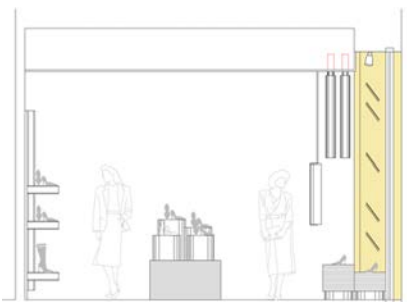

A

ELEVATION A

ITEM: SHOP IN SHOP
CATEGORY: FITTINGS & INTERIORS: RETAIL
LOCATION: LONDON, CARNABY ST, ENGLAND
CLIENT: MANAS SPA
MATERIALS: CORRUGATED & TUBE CARDBOARD, WOOD
DESIGNER: PIETRO CARLO PELLEGRINI, ITALY