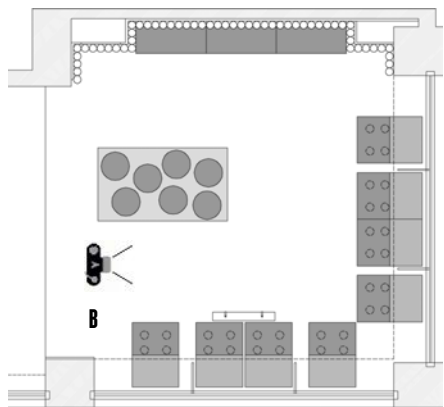

A

ELEVATION A

ITEM: SHOP IN SHOP
CATEGORY: FITTINGS & INTERIORS: RETAIL
LOCATION: LONDON, CARNABY ST, ENGLAND
CLIENT: MANAS SPA
MATERIALS: CORRUGATED & TUBE CARDBOARD, WOOD
DESIGNER: PIETRO CARLO PELLEGRINI, ITALY