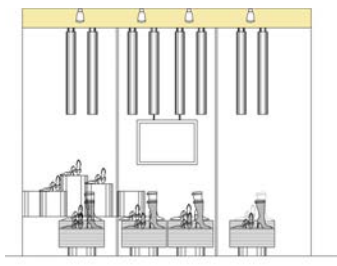

A

ELEVATION A

ITEM: SHOP IN SHOP
CATEGORY: FITTINGS & INTERIORS: RETAIL
LOCATION: LONDON, CARNABY ST, ENGLAND
CLIENT: MANAS SPA
MATERIALS: CORRUGATED & TUBE CARDBOARD, WOOD
DESIGNER: PIETRO CARLO PELLEGRINI, ITALY