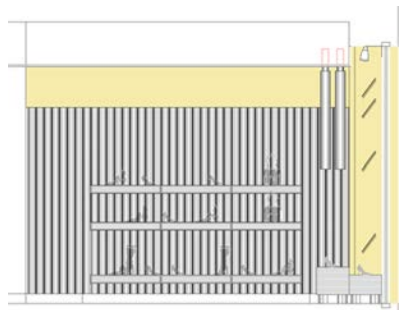

ELEVATION C