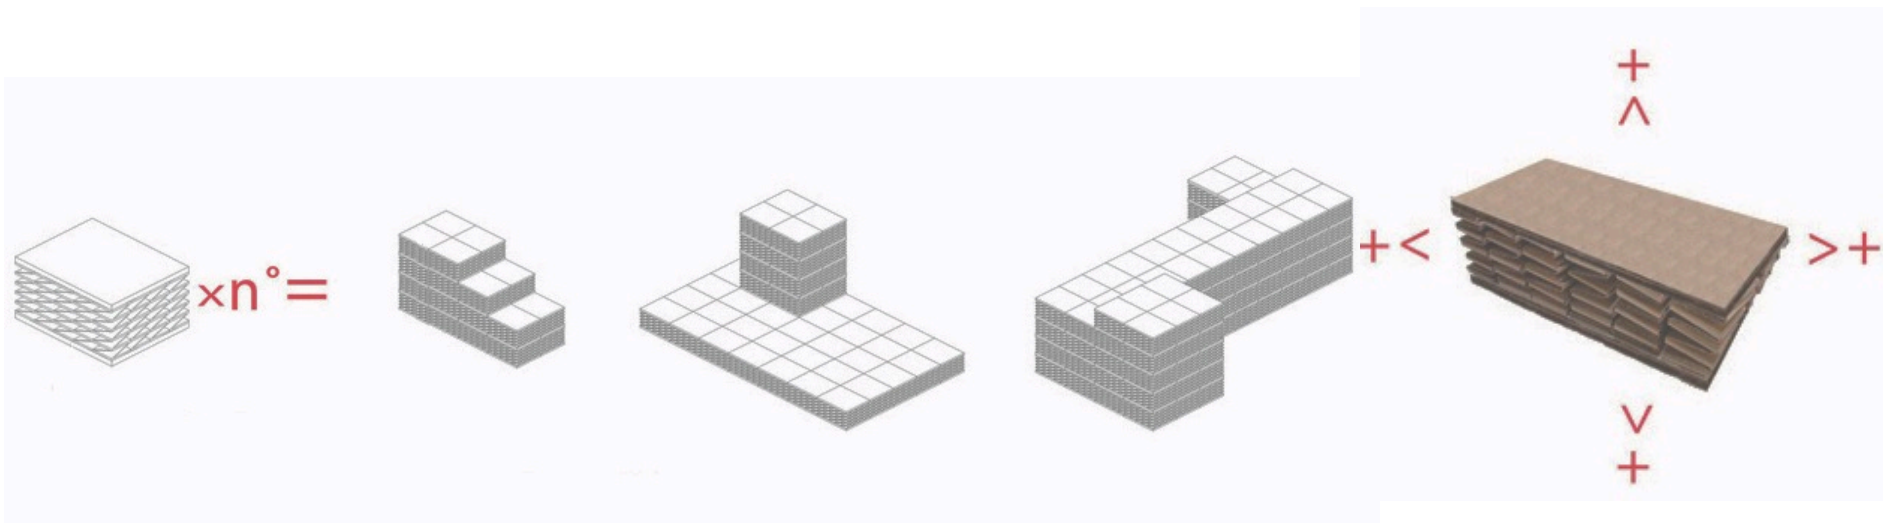

CARDBOARD BOX

SPRING

CARDBOARD LID

BOX SEAT

ELEVATION

SECTION

MACRO SPRING

ITEM: SPRING SEAT
 CATEGORY: PRODUCTS
 MATERIALS: CORRUGATED CARDBOARD
 DESIGNER: ALBERTO CECCHETTO, ITALY