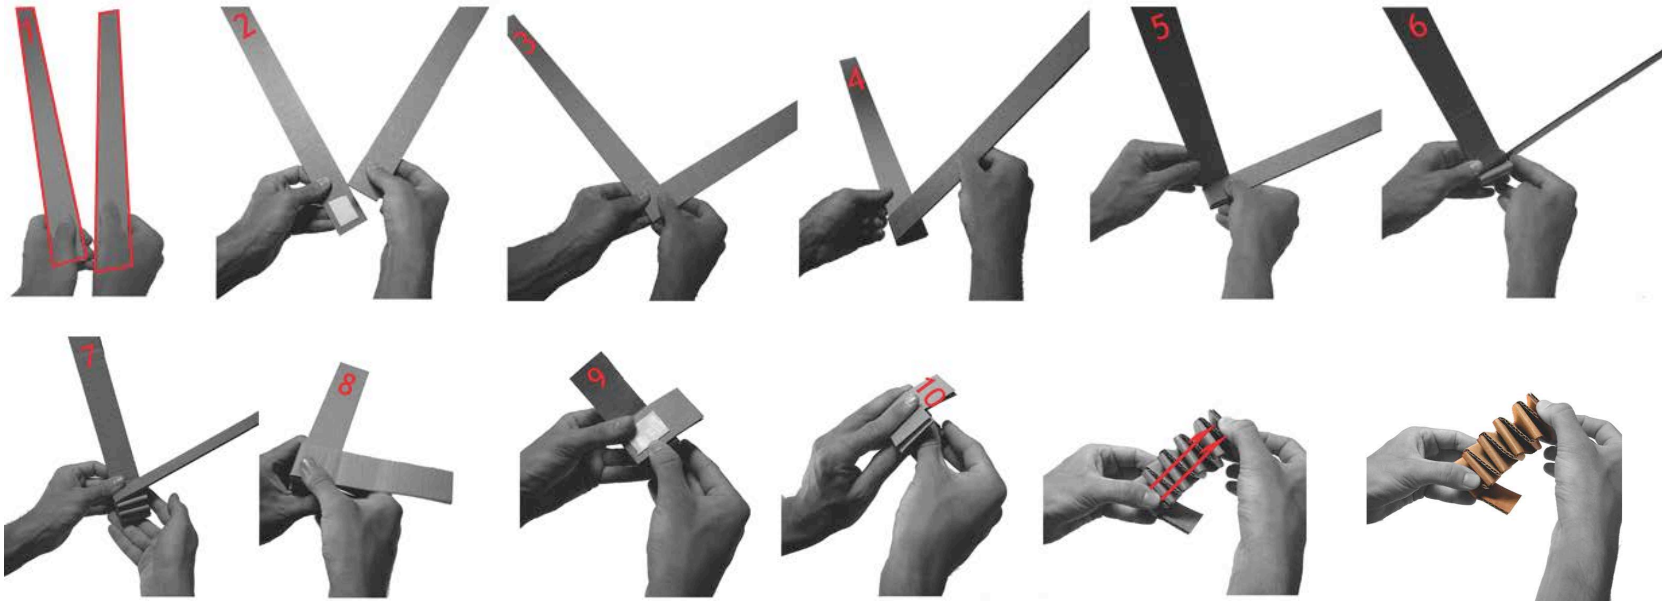

WWW.55100.IT

ITEM: SPRING SEAT
CATEGORY: PRODUCTS
MATERIALS: CORRUGATED CARDBOARD
DESIGNER: ALBERTO CECCHETTO, ITALY

55100

CARDBOARD

ITEM: SPRING SEAT
 CATEGORY: PRODUCTS
 MATERIALS: CORRUGATED CARDBOARD
 DESIGNER: ALBERTO CECCHETTO, ITALY

SPRING SEAT CONSTRUCTION

SPRING

TRI WALL CORRUGATED BOARD

SPRING

BLOCK OF TRI WALL CORRUGATED BOARDS

SPRING SEAT

MICRO SPRING

SPRING SEAT VIEW

ITEM: SPRING SEAT
 CATEGORY: PRODUCTS
 MATERIALS: CORRUGATED CARDBOARD
 DESIGNER: ALBERTO CECCHETTO, ITALY

SPRING SEAT VIEW

ITEM: SPRING SEAT
CATEGORY: PRODUCTS
MATERIALS: CORRUGATED CARDBOARD
DESIGNER: ALBERTO CECCHETTO, ITALY

CARDBOARD BOX

SPRING

CARDBOARD LID

BOX SEAT

ELEVATION

SECTION

MACRO SPRING

ITEM: SPRING SEAT
 CATEGORY: PRODUCTS
 MATERIALS: CORRUGATED CARDBOARD
 DESIGNER: ALBERTO CECCHETTO, ITALY