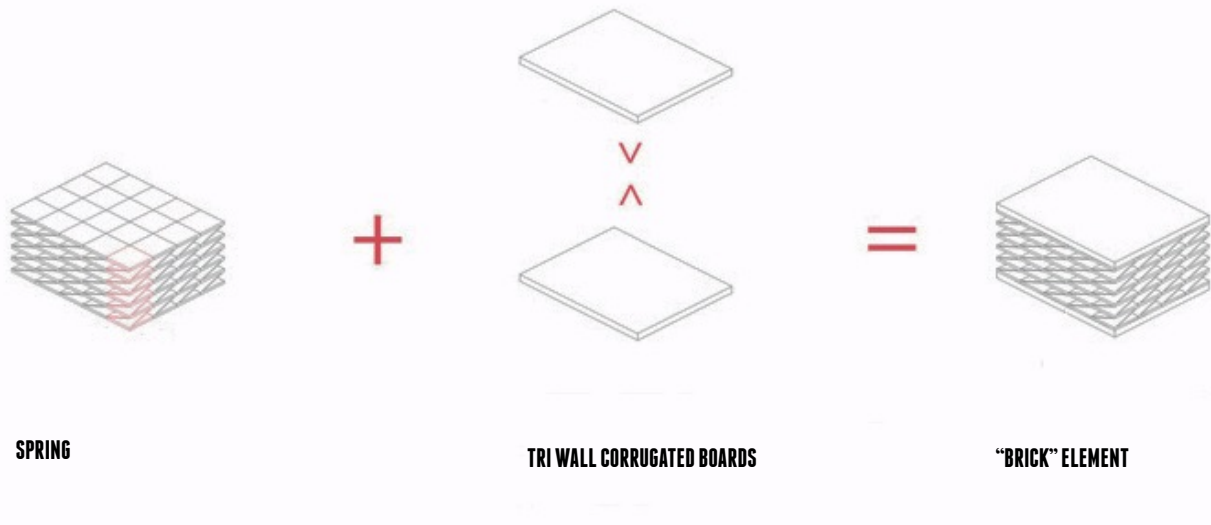

ITEM: SPRING SEAT
 CATEGORY: PRODUCTS
 MATERIALS: CORRUGATED CARDBOARD
 DESIGNER: ALBERTO CECCHETTO, ITALY

SPRING SEAT VIEW

ITEM: SPRING SEAT
CATEGORY: PRODUCTS
MATERIALS: CORRUGATED CARDBOARD
DESIGNER: ALBERTO CECCHETTO, ITALY

CARDBOARD BOX

SPRING

CARDBOARD LID

BOX SEAT

ELEVATION

SECTION

MACRO SPRING

ITEM: SPRING SEAT
 CATEGORY: PRODUCTS
 MATERIALS: CORRUGATED CARDBOARD
 DESIGNER: ALBERTO CECCHETTO, ITALY

ITEM: SPRING SEAT
CATEGORY: PRODUCTS
MATERIALS: CORRUGATED CARDBOARD
DESIGNER: ALBERTO CECCHETTO, ITALY