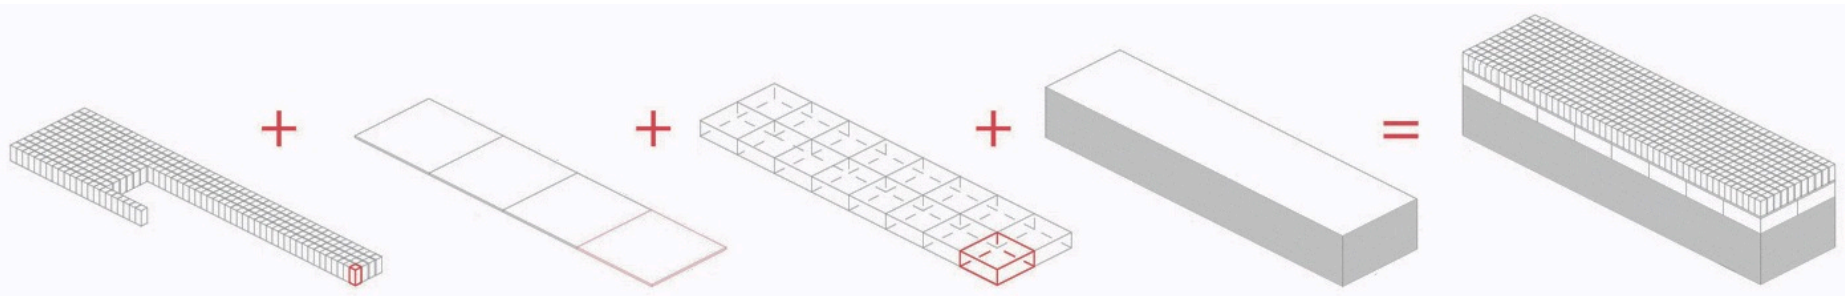

WWW.55100.IT

ITEM: SPRING SEAT
CATEGORY: PRODUCTS
MATERIALS: CORRUGATED CARDBOARD
DESIGNER: ALBERTO CECCHETTO, ITALY

55100

CARDBOARD

ITEM: SPRING SEAT
 CATEGORY: PRODUCTS
 MATERIALS: CORRUGATED CARDBOARD
 DESIGNER: ALBERTO CECCHETTO, ITALY

SPRING SEAT CONSTRUCTION

SPRING

TRI WALL CORRUGATED BOARD

SPRING

BLOCK OF TRI WALL CORRUGATED BOARDS

SPRING SEAT

MICRO SPRING

SPRING SEAT VIEW

ITEM: SPRING SEAT
 CATEGORY: PRODUCTS
 MATERIALS: CORRUGATED CARDBOARD
 DESIGNER: ALBERTO CECCHETTO, ITALY

SPRING SEAT VIEW

ITEM: SPRING SEAT
CATEGORY: PRODUCTS
MATERIALS: CORRUGATED CARDBOARD
DESIGNER: ALBERTO CECCHETTO, ITALY

CARDBOARD BOX

SPRING

CARDBOARD LID

BOX SEAT

ELEVATION

SECTION

MACRO SPRING

ITEM: SPRING SEAT
 CATEGORY: PRODUCTS
 MATERIALS: CORRUGATED CARDBOARD
 DESIGNER: ALBERTO CECCHETTO, ITALY