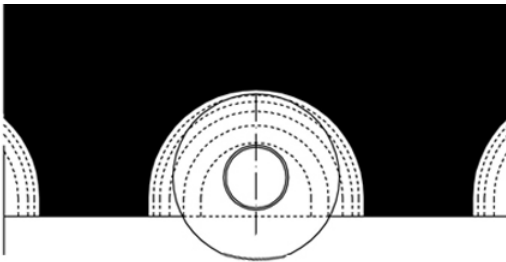

WINE RACK-DETAIL

55100

CARDBOARD

ITEM: WINE RACK
CATEGORY: PRODUCTS
MATERIALS: CORRUGATED CARDBOARD
DESIGNER: ARCHEA, ITALY