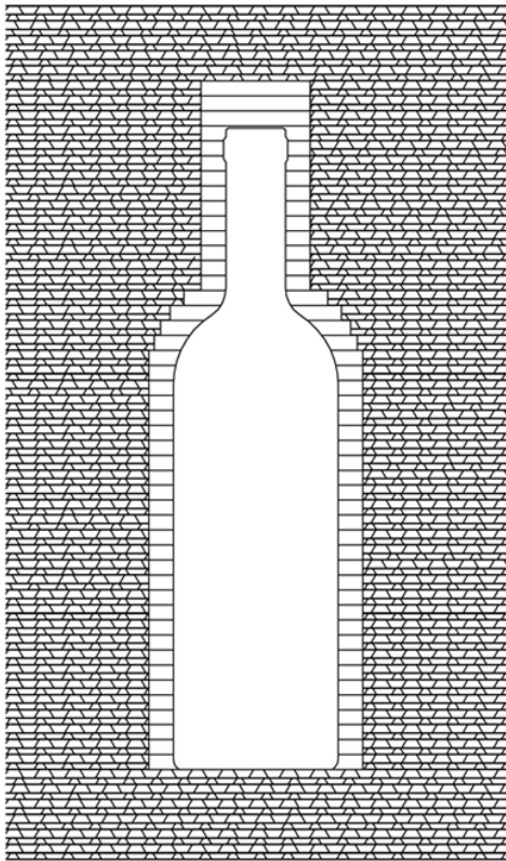

[WWW.55100.IT](http://WWW.55100.IT)

**ITEM: WINE RACK**  
**CATEGORY: PRODUCTS**  
**MATERIALS: CORRUGATED CARDBOARD**  
**DESIGNER: ARCHEA, ITALY**

WINE RACK- PLAN & ELEVATIONS

ITEM: WINE RACK  
CATEGORY: PRODUCTS  
MATERIALS: CORRUGATED CARDBOARD  
DESIGNER: ARCHEA, ITALY

ITEM: WINE RACK  
CATEGORY: PRODUCTS  
MATERIALS: CORRUGATED CARDBOARD  
DESIGNER: ARCHEA, ITALY

WINE RACK

ITEM: WINE RACK  
CATEGORY: PRODUCTS  
MATERIALS: CORRUGATED CARDBOARD  
DESIGNER: ARCHEA, ITALY

WINE RACK

WINE RACK-DETAIL

**55100**  
  
**CARDBOARD**

ITEM: WINE RACK  
CATEGORY: PRODUCTS  
MATERIALS: CORRUGATED CARDBOARD  
DESIGNER: ARCHEA, ITALY

WINE RACK- DETAIL

**55100**  
  
**CARDBOARD**

ITEM: WINE RACK  
CATEGORY: PRODUCTS  
MATERIALS: CORRUGATED CARDBOARD  
DESIGNER: ARCHEA, ITALY