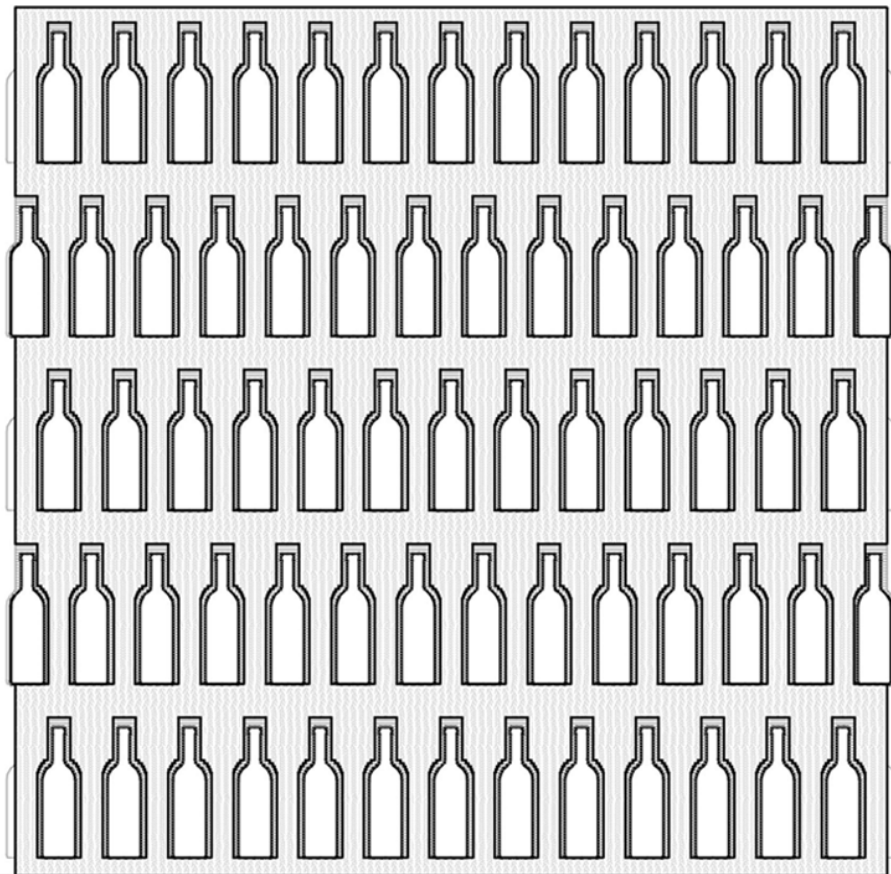

[WWW.55100.IT](http://WWW.55100.IT)

**ITEM: WINE RACK**  
**CATEGORY: PRODUCTS**  
**MATERIALS: CORRUGATED CARDBOARD**  
**DESIGNER: ARCHEA, ITALY**

WINE RACK- PLAN & ELEVATIONS

ITEM: WINE RACK  
CATEGORY: PRODUCTS  
MATERIALS: CORRUGATED CARDBOARD  
DESIGNER: ARCHEA, ITALY

ITEM: WINE RACK  
CATEGORY: PRODUCTS  
MATERIALS: CORRUGATED CARDBOARD  
DESIGNER: ARCHEA, ITALY

WINE RACK

ITEM: WINE RACK  
CATEGORY: PRODUCTS  
MATERIALS: CORRUGATED CARDBOARD  
DESIGNER: ARCHEA, ITALY

WINE RACK

WINE RACK-DETAIL

**55100**  
  
**CARDBOARD**

ITEM: WINE RACK  
CATEGORY: PRODUCTS  
MATERIALS: CORRUGATED CARDBOARD  
DESIGNER: ARCHEA, ITALY

WINE RACK- DETAIL

**55100**  
  
**CARDBOARD**

ITEM: WINE RACK  
CATEGORY: PRODUCTS  
MATERIALS: CORRUGATED CARDBOARD  
DESIGNER: ARCHEA, ITALY