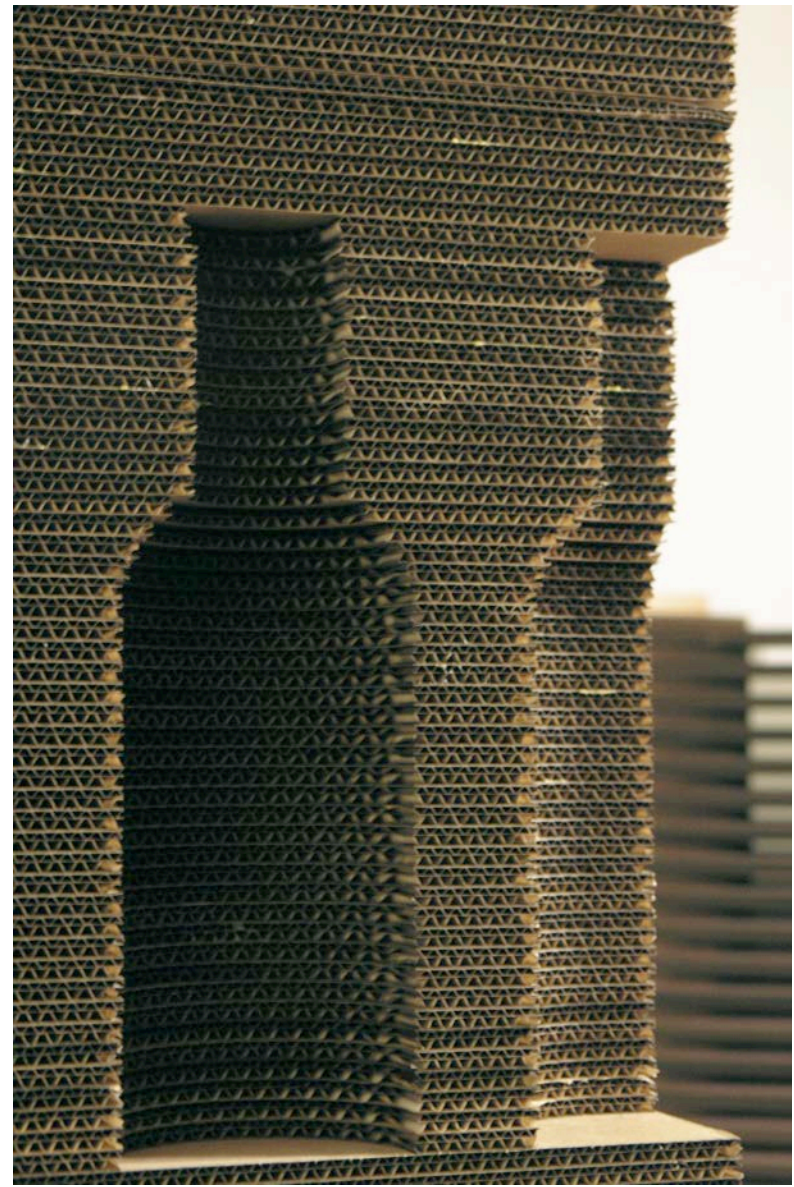

WINE RACK-DETAIL

55100

CARDBOARD

ITEM: WINE RACK
CATEGORY: PRODUCTS
MATERIALS: CORRUGATED CARDBOARD
DESIGNER: ARCHEA, ITALY