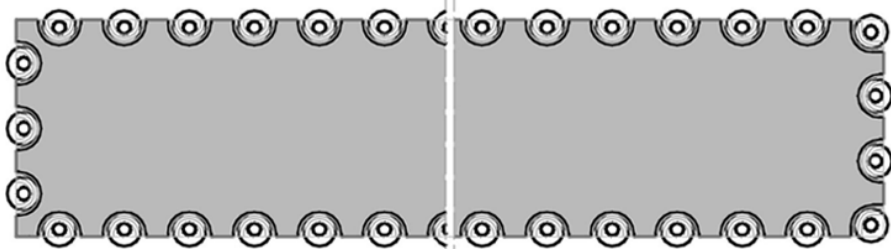

[WWW.55100.IT](http://WWW.55100.IT)

**ITEM: WINE RACK**  
**CATEGORY: PRODUCTS**  
**MATERIALS: CORRUGATED CARDBOARD**  
**DESIGNER: ARCHEA, ITALY**

WINE RACK- PLAN & ELEVATIONS

ITEM: WINE RACK  
CATEGORY: PRODUCTS  
MATERIALS: CORRUGATED CARDBOARD  
DESIGNER: ARCHEA, ITALY

ITEM: WINE RACK  
CATEGORY: PRODUCTS  
MATERIALS: CORRUGATED CARDBOARD  
DESIGNER: ARCHEA, ITALY

WINE RACK

ITEM: WINE RACK  
CATEGORY: PRODUCTS  
MATERIALS: CORRUGATED CARDBOARD  
DESIGNER: ARCHEA, ITALY

WINE RACK

WINE RACK-DETAIL

**55100**  
  
**CARDBOARD**

ITEM: WINE RACK  
CATEGORY: PRODUCTS  
MATERIALS: CORRUGATED CARDBOARD  
DESIGNER: ARCHEA, ITALY

WINE RACK- DETAIL

**55100**  
  
**CARDBOARD**

ITEM: WINE RACK  
CATEGORY: PRODUCTS  
MATERIALS: CORRUGATED CARDBOARD  
DESIGNER: ARCHEA, ITALY